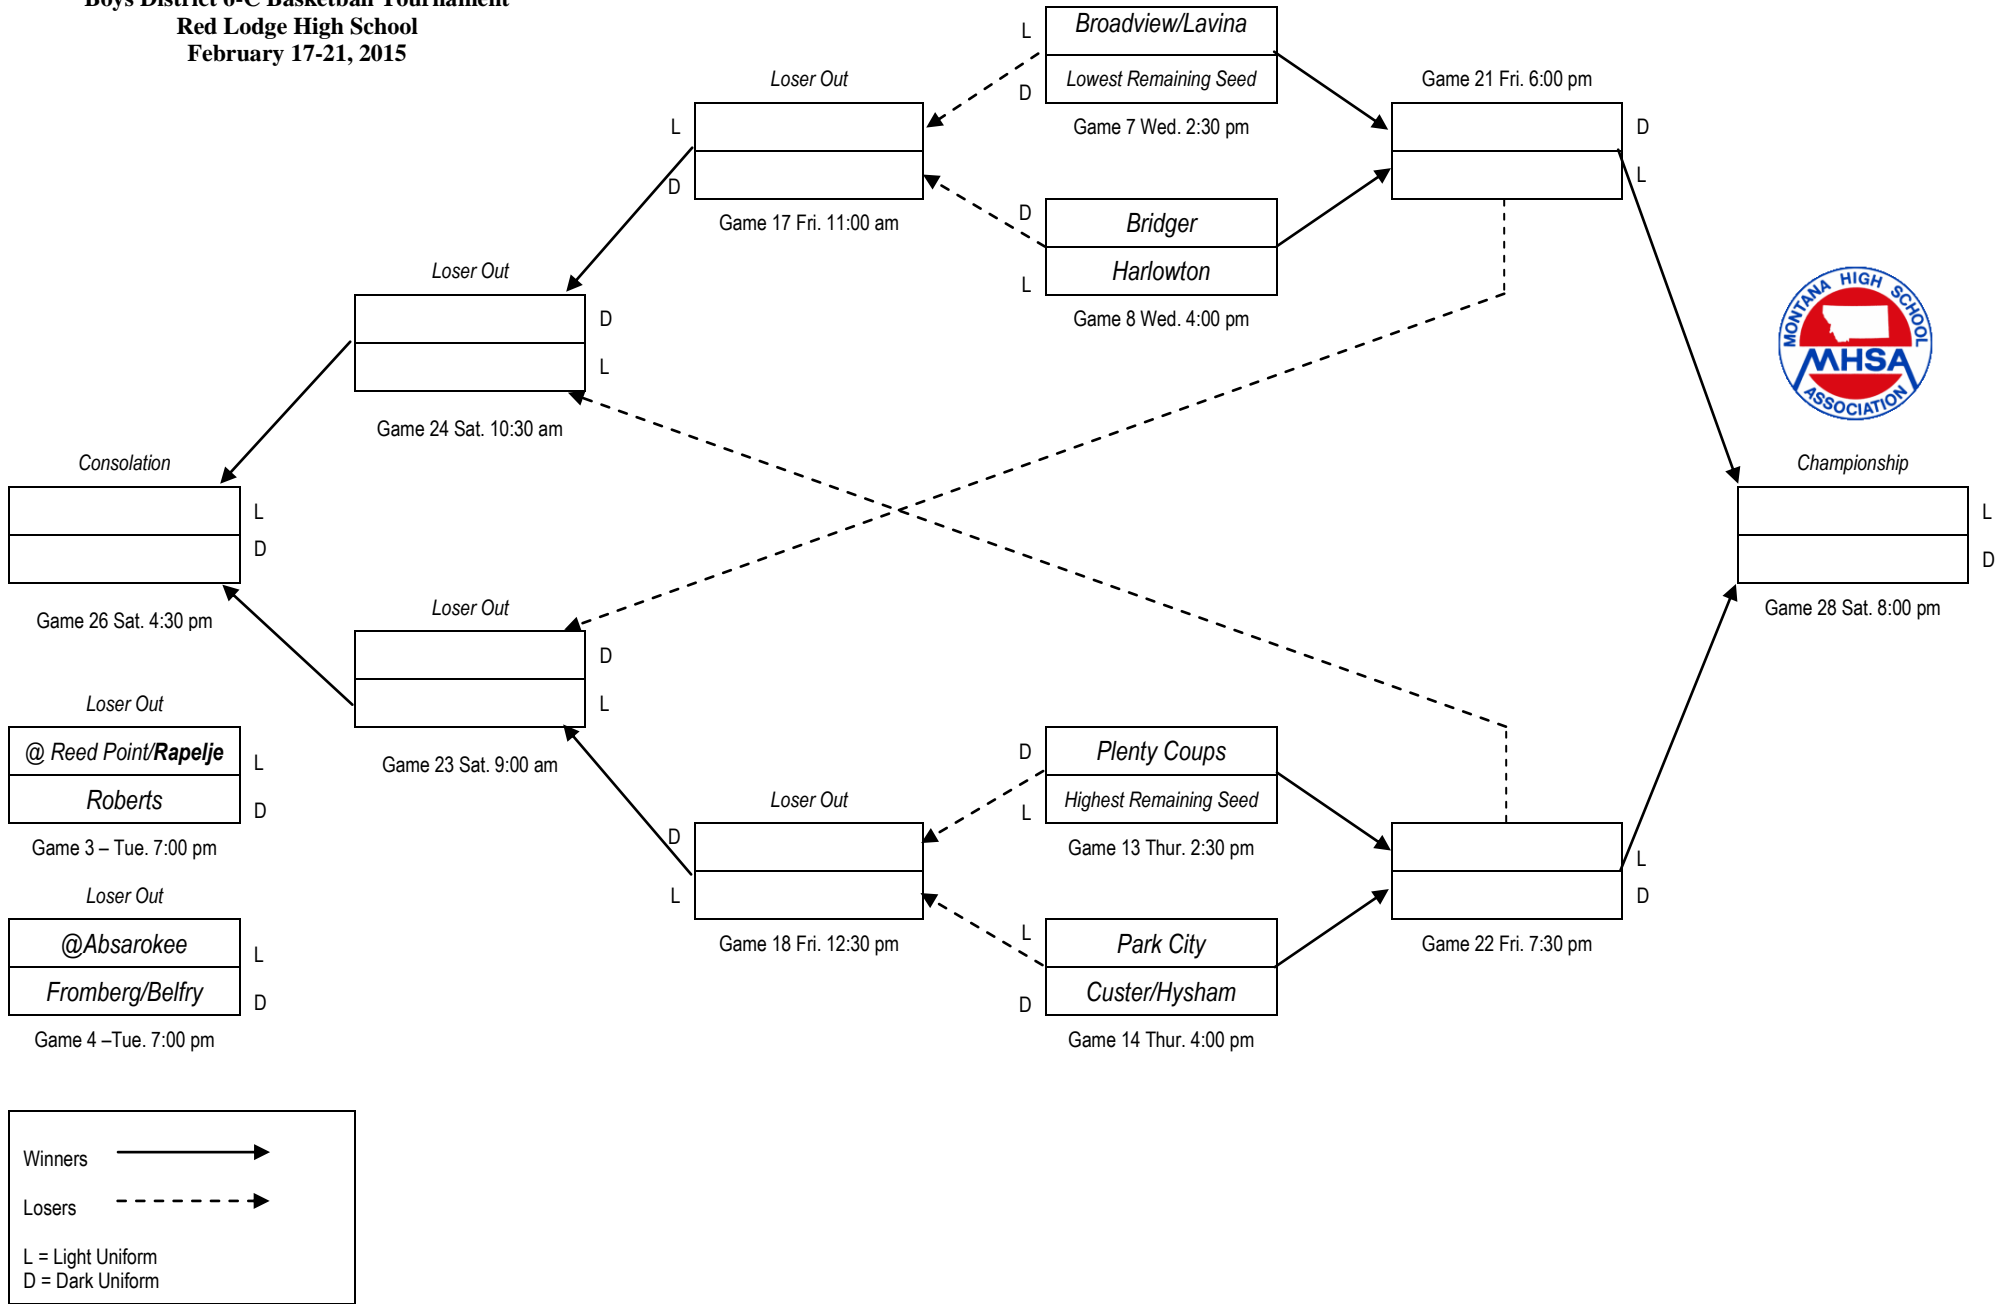

District 6-C Boys Basketball Standings 2014-2015

TEAM	CONFERENCE	OVERALL	POINTS
Broadview/Lavina	14-1	17-1	17
Plenty Coups	14-2	15-3	16
Park City	13-2	14-4	15
Bridger	10-6	12-6	12
Harlowton	7-8	7-11	8
Custer/Hysham	7-9	8-10	7
Reed Point/Rapelje	6-11	7-11	6
Absarokee	5-11	5-13	5
Fromberg/Belfry	3-13	4-14	4
Roberts	0-16	0-18	0

District 6-C Girls Basketball Standings 2014-2015

TEAM	CONFERENCE	OVERALL	POINTS
Park City	14-1	15-3	17
Broadview/Lavina	13-2	15-3	16
Harlowton	13-2	15-3	15
Absarokee	9-7	9-9	10
Plenty Coups	8-8	8-9	8
Reed Point/Rapelje	6-11	7-11	7
Bridger	5-11	5-13	6
Roberts	6-10	8-10	6
Custer/Hysham	5-11	6-12	5
Fromberg/Belfry	0-16	1-17	0

Montana High School Association
Girls District 6-C Basketball Tournament
Red Lodge High School
February 16-21, 2015

Play-in games will be played at the home site of the highest seed.

Montana High School Association
Boys District 6-C Basketball Tournament
Red Lodge High School
February 17-21, 2015

Play-in games will be played at the home site of the highest seed. Roberts @ Reed Point/Rapelje will be in Rapelje.