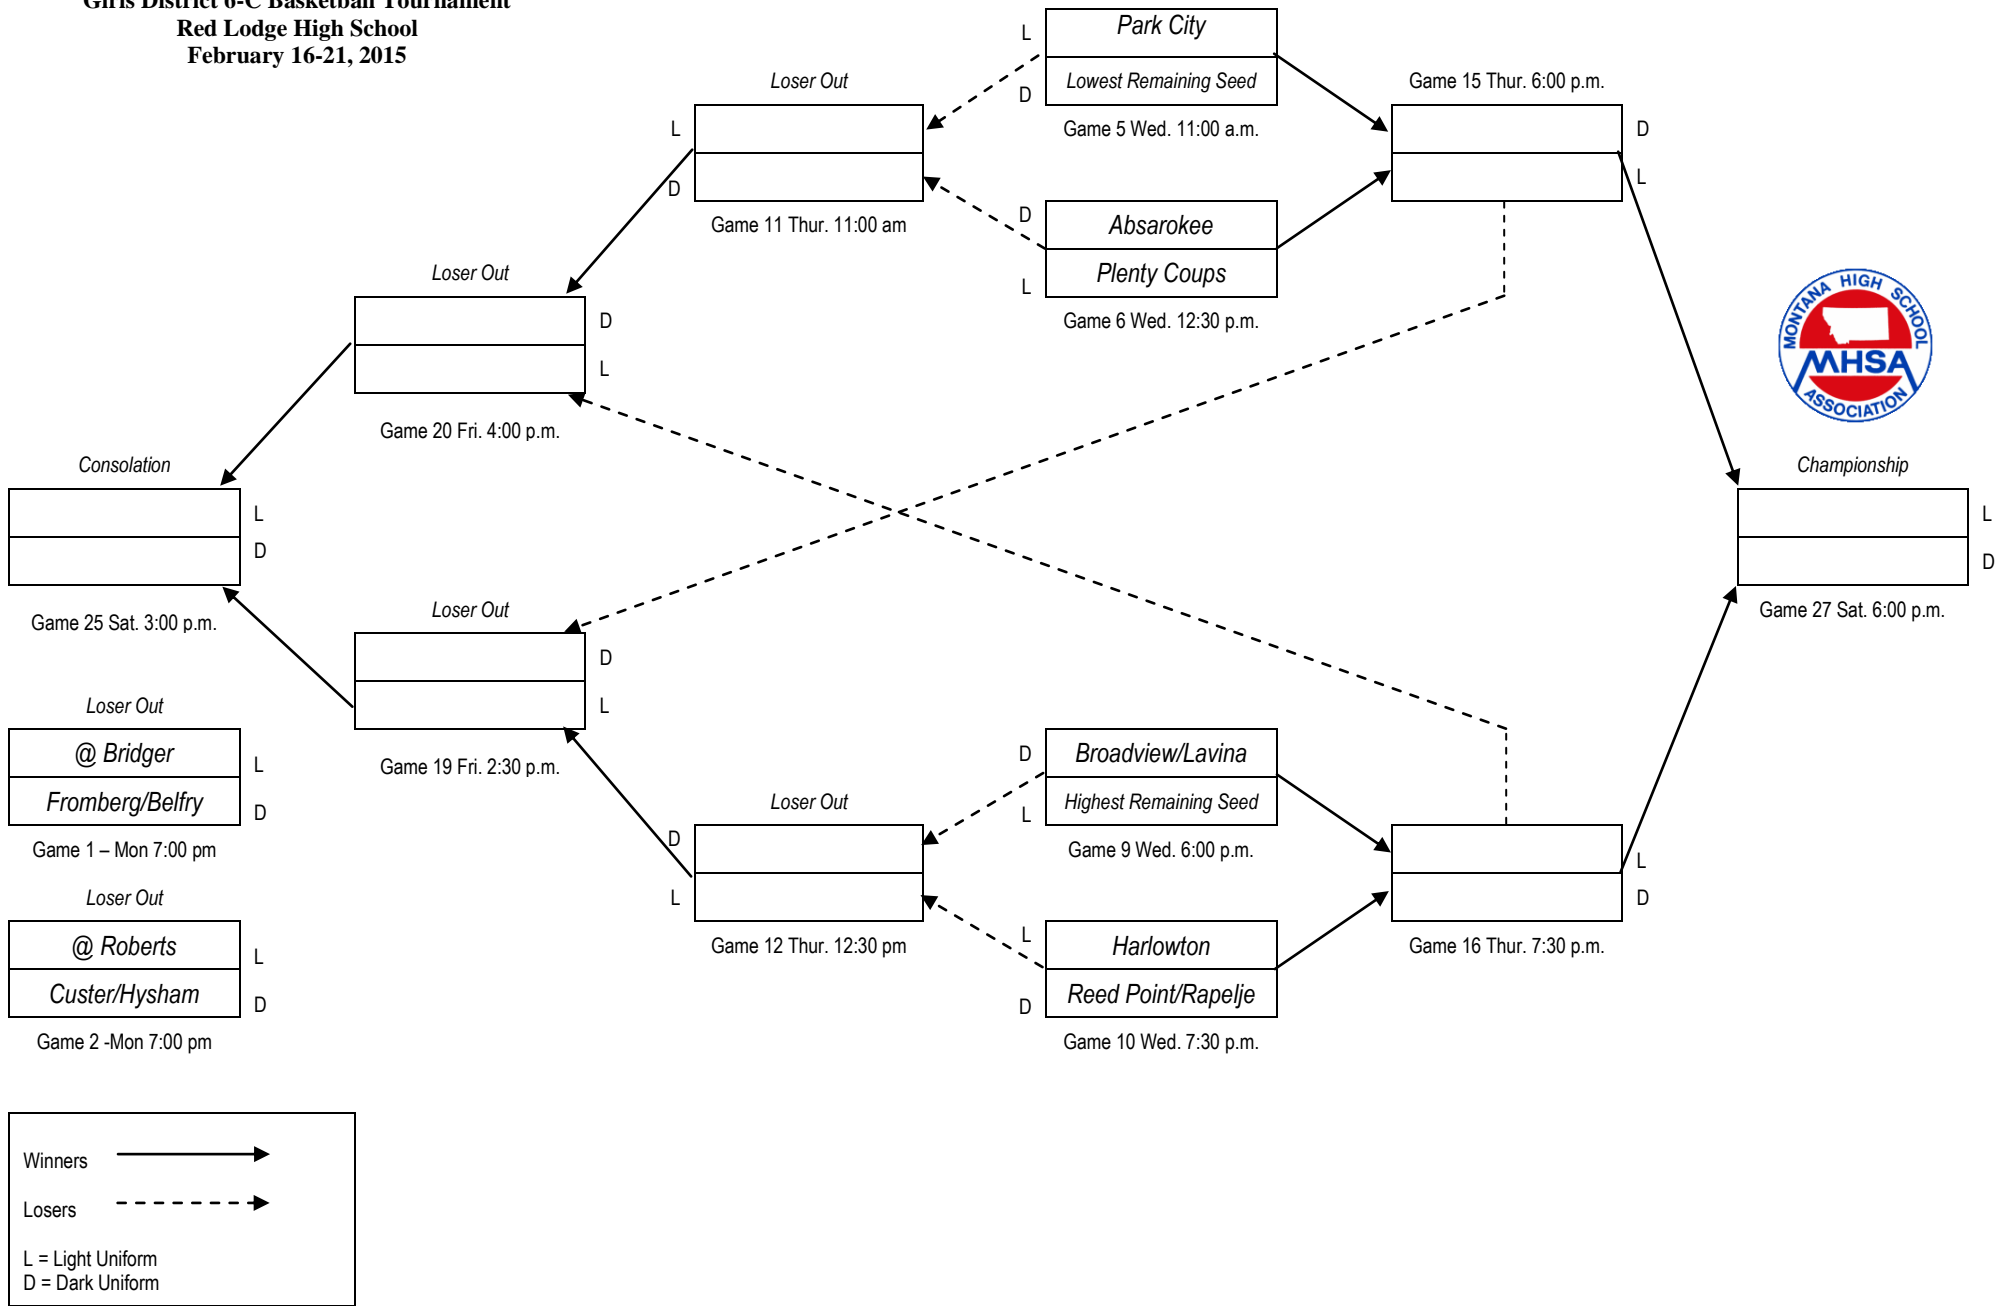

District 6-C Boys Basketball Standings 2014-2015

TEAM	CONFERENCE	OVERALL	POINTS
Broadview/Lavina	14-1	17-1	17
Plenty Coups	14-2	15-3	16
Park City	13-2	14-4	15
Bridger	10-6	12-6	12
Harlowton	7-8	7-11	8
Custer/Hysham	7-9	8-10	7
Reed Point/Rapelje	6-11	7-11	6
Absarokee	5-11	5-13	5
Fromberg/Belfry	3-13	4-14	4
Roberts	0-16	0-18	0

District 6-C Girls Basketball Standings 2014-2015

TEAM	CONFERENCE	OVERALL	POINTS
Park City	14-1	15-3	17
Broadview/Lavina	13-2	15-3	16
Harlowton	13-2	15-3	15
Absarokee	9-7	9-9	10
Plenty Coups	8-8	8-9	8
Reed Point/Rapelje	6-11	7-11	7
Bridger	5-11	5-13	6
Roberts	6-10	8-10	6
Custer/Hysham	5-11	6-12	5
Fromberg/Belfry	0-16	1-17	0

Montana High School Association
Girls District 6-C Basketball Tournament
Red Lodge High School
February 16-21, 2015

Play-in games will be played at the home site of the highest seed.

Montana High School Association
Boys District 6-C Basketball Tournament
Red Lodge High School
February 17-21, 2015

Play-in games will be played at the home site of the highest seed. Roberts @ Reed Point/Rapelje will be in Rapelje.